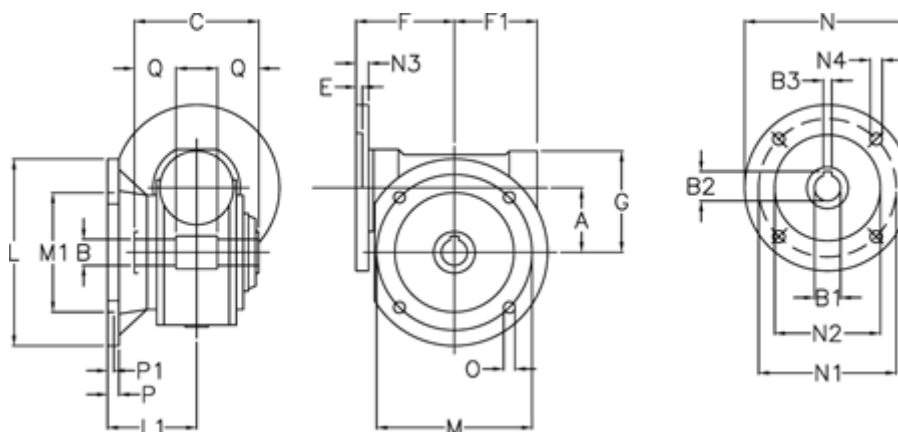

# Data Sheet

Article number: 3902185060550

Description: Worm gear  
VF 185-FC1-60-132B5, without lubrication

## Measures

A = 185.4	F1 = 205	N2 = 230
B = 60 H7	G = 267	N3 = 16
B1 E7 = 38	L = 400	N4 = 13
B2 = 41.3	L1 = 155.5	O = 22
B3 H9 = 10	M = 350	P = 22
C = 190	M1 = 280	P1 = 13
E = 4	N = 300	Q = 65
F = 217	N1 = 265	